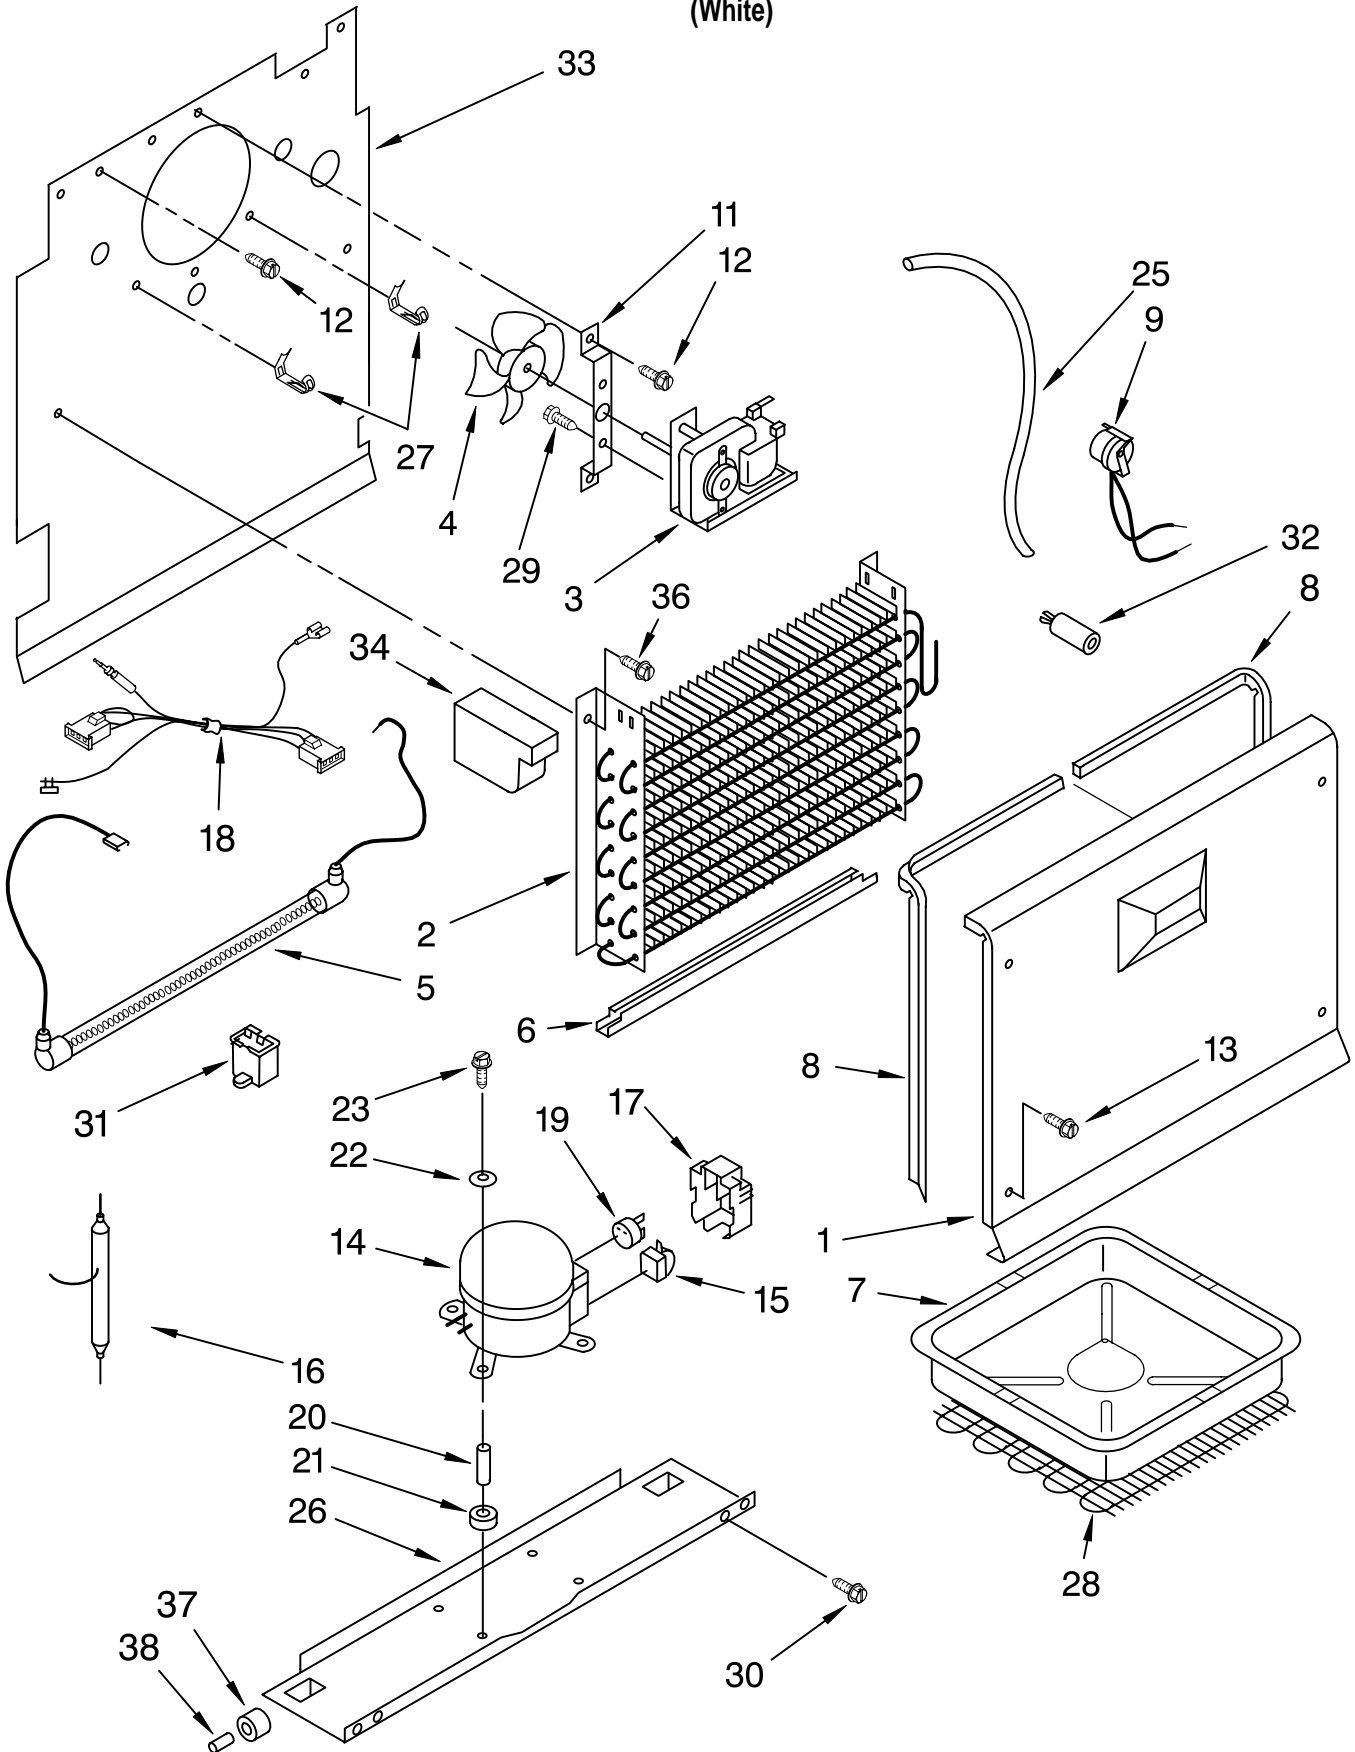

FOR ORDERING INFORMATION REFER TO PARTS PRICE LIST

LINER PARTS

For Model: EV201NZRQ00
(White)

FOR ORDERING INFORMATION REFER TO PARTS PRICE LIST

LINER PARTS

For Model: EV201NZRQ00
(White)

Illus. No.	Part No.	DESCRIPTION
1		Liner (Not A Serviceable Part)
2	8210348	Knob, Control
4	8210344	Thermostat
5	4357042	Screw
6	4356800	Tubing, Thermostat
7	4390632	Basket, Wire
11	4357124	Defrost Timer
12	4390513	Switch, Light
13	8210349	Lens, Light
14	4390465	Bulb, Light
15	8210350	Socket, Light
16	8210351	Shield, Light
17	8210377	Box, Control
18	8210274	Shelf, Upper Wire
19	4357295	Vent Plug (4)
21	8210275	Shelf, Lower Wire

FOR ORDERING INFORMATION REFER TO PARTS PRICE LIST

UNIT PARTS

For Model: EV201NZRQ00
(White)

FOR ORDERING INFORMATION REFER TO PARTS PRICE LIST

UNIT PARTS

For Model: EV201NZRQ00
(White)

Illus. No.	Part No.	DESCRIPTION
1	4390662	Cover, Evaporator
2	4357244	Evaporator
3	4390914	Motor, Fan
4	4390912	Blade, Fan
5	4390913	Heater, Defrost
6	4356924	Shield, Heater
7	4390675	Pan, Drain
8		Gasket, Cover Evaporator
	4390663	Right
	4390664	Left
9	4356928	Bi-Metal Defrost
11	4357129	Bracket, Motor
12	4356943	Screw, Motor
13	4357110	Screw (4)
14	4356775	Compressor (Includes Items 15,16,17,19 & 21)
15	4356738	Relay
16	4357299	Drier
17	4356777	Cover
18	8210426	Harness, Fan
19	4356776	Overload
20	4356846	Sleeve
21	4356335	Compressor, Grommet
22	4356847	Washer
23	8210220	Bolt, Compressor
25	4357263	Exchanger, Heat
26	8210279	Pan, Compressor
27	4356952	Clip, Thermostat
28	8210248	Condenser
29	4356970	Screw
30	4357277	Screw
31	8210224	Capacitor
32	4357020	Grommet
33	4357123	Plate, Evaporator Mount
34	8210261	Block, Foam
36	4357110	Screw
37	4390754	Roller, Rear
38	4390755	Axle